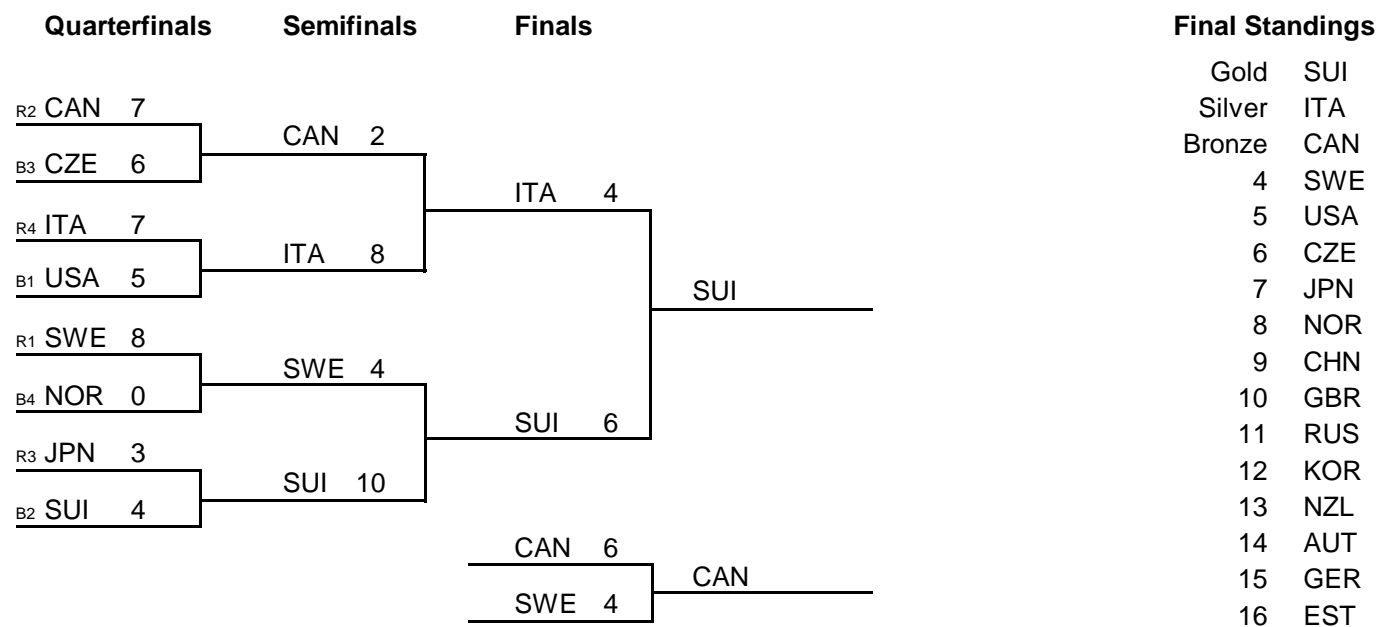

Standings After Round Robin and Tie-breakers

Rank	Team	Games	Wins	Losses	TB W-L
1	USA - United States of America	7	7	0	Q
2	SUI - Switzerland	7	6	1	Q
3	CZE - Czech Republic	7	4	3	Q
4	NOR - Norway	7	3	4	1 - 0 Q
5	CHN - China	7	3	4	0 - 1
6	KOR - Korea	7	2	5	w1
7	NZL - New Zealand	7	2	5	w0
8	EST - Estonia	7	1	6	

Merged Group Standings

Rank	Team	Round Robin Results			Rank	Team	Round Robin Results		
		Group	Rank	DSC			Group	Rank	DSC
1	USA - United States of America	Blue	1	30.10cm	9	CHN - China	Blue	5	41.87cm
2	SWE - Sweden	Red	1	34.48cm	10	GBR - Great Britain	Red	5	82.28cm
3	CAN - Canada	Red	2	39.25cm	11	RUS - Russian Federation	Red	6	54.13cm
4	SUI - Switzerland	Blue	2	54.78cm	12	KOR - Korea	Blue	6	82.62cm
5	CZE - Czech Republic	Blue	3	36.47cm	13	NZL - New Zealand	Blue	7	51.38cm
6	JPN - Japan	Red	3	77.75cm	14	AUT - Austria	Red	7	93.97cm
7	NOR - Norway	Blue	4	46.70cm	15	GER - Germany	Red	8	72.53cm
8	ITA - Italy	Red	4	60.92cm	16	EST - Estonia	Blue	8	120.38cm

COMPETITION SUMMARY

As of WED 18 JAN 2012

Championship Bracket

Session	Date	Time	Sheet A	Sheet B	Sheet C	Sheet D
Quarterfinals	WED 18 JAN	09:00	CZE - CAN 6 : 7	ITA - USA 7 : 5	SWE - NOR 8 : 0	SUI - JPN 4 : 3
Semifinals	WED 18 JAN	13:00	SUI - SWE 10 : 4			ITA - CAN 8 : 2
Bronze Medal	WED 18 JAN	17:00		CAN - SWE 6 : 4		
Gold Medal	WED 18 JAN	17:00			SUI - ITA 6 : 4	