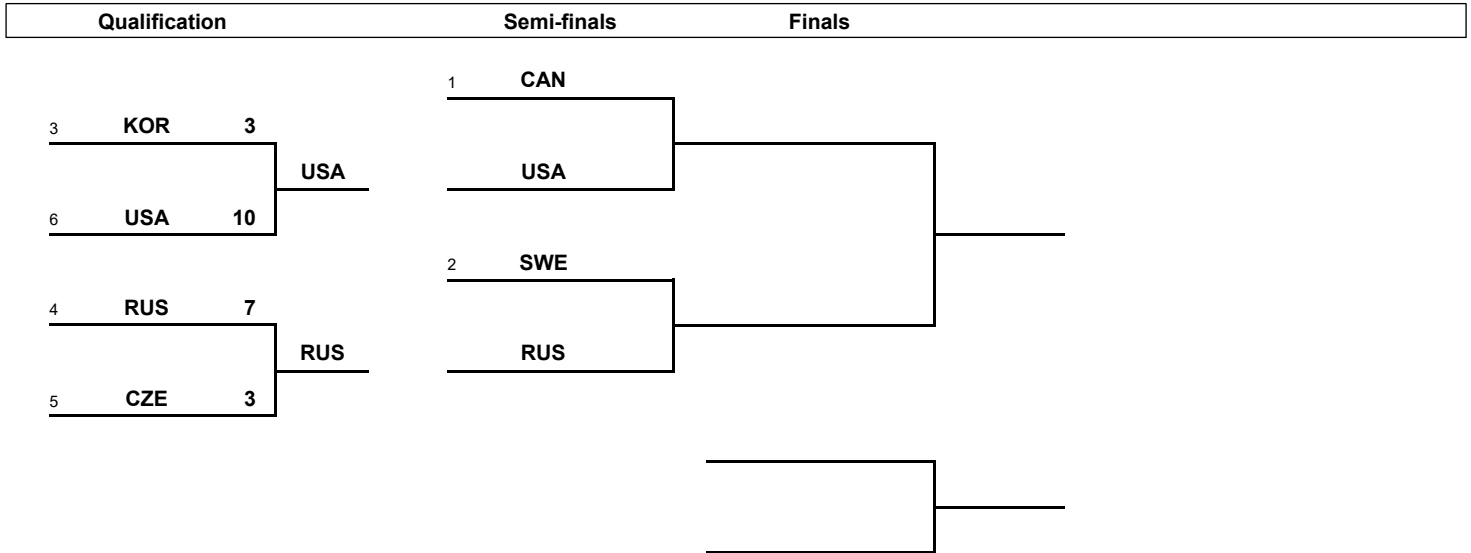

Competition Summary

Session	Date	Time	Sheet A	Sheet B	Sheet C	Sheet D	Attendance
Session 1	17 MAR	14:00	SUI 5-6 CHN	RUS 8-4 SCO	CZE 5-11 CAN	KOR 8-3 GER	3'182
Session 2	17 MAR	19:00	SWE 8-2 DEN	USA 8-1 ITA	GER 5-6 JPN	SUI 5-10 CAN	2'875
Session 3	18 MAR	9:00	KOR 8-5 CZE	SWE 10-3 CHN	ITA 7-6 SCO	USA 5-8 RUS	2'423
Session 4	18 MAR	14:00	SCO 6-8 USA	JPN 9-2 DEN	RUS 8-4 SUI	ITA 1-9 SWE	2'442
Session 5	18 MAR	19:00	JPN 6-7 SUI	GER 1-8 CAN	DEN 5-7 KOR	CZE 10-5 CHN	2'617
Session 6	19 MAR	9:00		ITA 6-5 RUS	SWE 6-4 USA		1'864
Session 7	19 MAR	14:00	DEN 6-5 GER	SCO 4-11 CZE	CAN 9-5 CHN	JPN 7-6 USA	2'182
Session 8	19 MAR	19:00	CHN 8-7 RUS	KOR 7-9 SWE	CZE 11-7 ITA	SCO 2-10 SUI	1'896
Session 9	20 MAR	9:00	ITA 7-8 KOR	CHN 11-4 JPN	SCO 8-5 GER	CAN 10-5 DEN	2'211
Session 10	20 MAR	14:00	CZE 6-8 SWE	USA 7-5 SUI	JPN 4-7 RUS	GER 10-7 ITA	1'971
Session 11	20 MAR	19:00	CAN 8-6 SCO	CZE 9-8 DEN	SUI 4-5 SWE	CHN 3-12 KOR	2'581
Session 12	21 MAR	9:00	SUI 7-5 DEN	SWE 8-4 GER	USA 8-9 KOR	SCO 10-7 JPN	2'181
Session 13	21 MAR	14:00	USA 8-4 CHN	CAN 8-4 KOR	ITA 7-8 DEN	RUS 9-5 CZE	2'753
Session 14	21 MAR	19:00	RUS 6-2 GER	JPN 8-6 ITA	CHN 7-8 SCO	SWE 4-8 CAN	3'006
Session 15	22 MAR	9:00	SWE 6-4 JPN	SUI 6-9 CZE	RUS 7-8 CAN	DEN 8-7 SCO	2'519
Session 16	22 MAR	14:00	CHN 7-5 ITA	DEN 0-6 USA	GER 3-2 CZE	SUI 8-6 KOR	1'961
Session 17	22 MAR	19:00	GER 5-7 USA	RUS 8-9 SWE	KOR 9-5 JPN	CAN 14-6 ITA	2'428
Session 18	23 MAR	9:00	JPN 5-8 CAN	GER 10-6 SUI	DEN 9-10 CHN	USA 6-8 CZE	3'716
Session 19	23 MAR	14:00	ITA 6-7 SUI	CZE 5-7 JPN	SCO 8-5 SWE	KOR 8-7 RUS	3'076
Session 20	23 MAR	19:00	DEN 5-10 RUS	KOR 5-6 SCO	CAN 8-5 USA	CHN 7-6 GER	3'887
Qualification	24 MAR	9:00	KOR 3-10 USA		CZE 3-7 RUS		3'057
Semi-final 1~	24 MAR	14:00		SWE - RUS			
Semi-final 2~	24 MAR	19:00		CAN - USA			
Bronze Medal~	25 MAR	10:00		LSF - LSF			
Gold Medal~	25 MAR	15:00		WSF - WSF			

Total: 54'828

Standings after Round Robin

Rank	Team	Games	Wins	Losses	
1	CAN - Canada	12	12	0	Q
2	SWE - Sweden	12	10	2	Q
3	KOR - Korea	12	8	4	Q
4	RUS - Russia	12	7	5	Q
5	CZE - Czech Republic	12	6	6	Q w2
6	USA - United States	12	6	6	Q w1
7	CHN - China	12	6	6	w0
8	SUI - Switzerland	12	5	7	w2
9	SCO - Scotland	12	5	7	w1
10	JPN - Japan	12	5	7	w0
11	DEN - Denmark	12	3	9	w1
12	GER - Germany	12	3	9	w0
13	ITA - Italy	12	2	10	

Competition Summary

Play-offs Bracket

Legend:

~ Sheet and colour assignment subject to change **LSF** Loser of semi-final
wn Number of wins (n) against tied teams **WSF** Winner of semi-final

Q Qualified for the play-offs